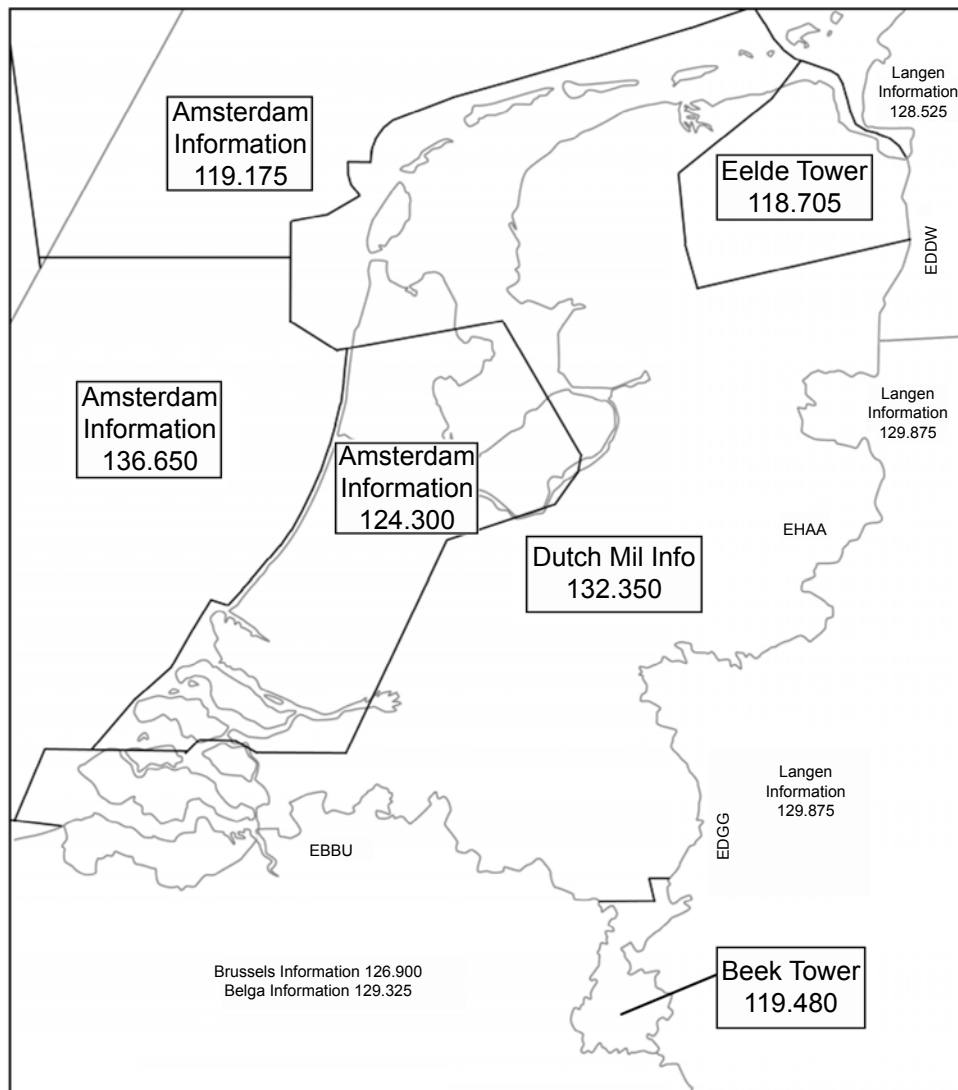

VOLMET

Amsterdam	126.200
Brussels	127.800
Frankfurt	127.600
Frankfurt	135.775
London (Main)	135.375
London (North)	126.600
London (South)	128.600

Emergency

Emergency Frequency 121.500

Transponder Codes

VFR	7000
Unlawful Interference	7500
Communication Failure	7600
Emergency	7700

EHAL	Ameland Radio	118.355	EHGR*	Gilze-Rijen Tower	125.330									
EHAM	Schiphol APP/DEP	119.055	EHHA	Schiphol Tower	119.230									
	Schiphol Approach	118.080		Heliport Operations	131.500									
	Schiphol Approach	121.205	EHHO	Hoogeveen Radio	127.355									
	Schiphol Approach	131.155		EHHV	Hilversum Radio	131.030								
	Schiphol Arrival	118.405	EHKD*		De Kooy Arrival	124.230								
	Schiphol Arrival	126.680		De Kooy Tower	120.130									
	Schiphol Tower	118.105		De Kooy Ground	121.730									
	Schiphol Tower	118.280		ATIS	133.010									
	Schiphol Tower	135.110	EHLE	Lelystad Arrival	134.530									
	Schiphol Delivery	121.980		Lelystad Tower	135.180									
	Schiphol Planner	121.655		Lelystad Delivery	123.680									
	Schiphol Ground	121.560		ATIS	120.730									
	Schiphol Ground	121.705	EHLW*	Leeuwarden Tower	120.705									
	Schiphol Ground	121.805		EHMZ	Midden Zeeland Radio	119.255								
Schiphol Ground	121.905	EHOW			Oostwold Radio	118.330								
ATIS Arrival	132.980				EHRD	Rotterdam Approach	122.990							
ATIS Arrival (SPL)	108.400		Rotterdam Approach			131.155								
ATIS Departure	122.205		Rotterdam Tower	118.205										
EHBD	Budel Radio	122.155	Rotterdam Tower	119.705										
	EHBK	Beek Approach	123.980	Rotterdam Delivery	122.180									
		Beek Approach	120.205	ATIS	128.565									
		Beek Tower	119.480	EHSE	Seppe Radio	120.655								
Beek Tower		119.705	EHST		Stadskanaal Radio	123.430								
Beek Delivery	121.830	EHTE			Teuge Radio	121.005								
ATIS	124.580				EHTL	Terlet Radio	130.130							
EHDL*	Deelen Tower			129.930		EHTW	Twente Radio	119.955						
	EHDR		Drachten Radio	119.655			EHTX	Texel Radio	119.305					
		EHEH*	Rapcon South	123.180				EHVK	Volkel Tower	136.080				
			Eindhoven Arrival	124.530	EHWO				Woensdrecht Tower	120.430				
Eindhoven Arrival**			132.530	ZZZZ		Middenmeer Radio			123.425					
Eindhoven Tower	131.005		ZZZZ			Traffic Port Radio	130.650							
Eindhoven Tower	122.100	EHGG	EHGG	EHGG		EHGG								
Eindhoven Tower	121.930				Eelde Approach		120.305							
Eindhoven Ground	121.930				Eelde Approach		119.705							
ATIS	126.030				Eelde Tower		118.705							
EHGV	Eelde Approach	120.305	EHGG	EHGG	EHGG									
	Eelde Approach	119.705				Eelde Tower	118.705							
	Eelde Tower	118.705				Eelde Delivery	121.705							
	Eelde Delivery	121.705				ATIS	133.555							
EHGG	Eelde Approach	120.305	EHGG	EHGG	EHGG									
	Eelde Approach	119.705				EHGG	EHGG	EHGG						
	Eelde Tower	118.705							EHGG	EHGG	EHGG			
	Eelde Delivery	121.705										EHGG	EHGG	EHGG
ATIS	133.555	EHGG	EHGG	EHGG										

* If no contact, call Dutch Mil Info 132.350

**VFR crossing Eindhoven TMA