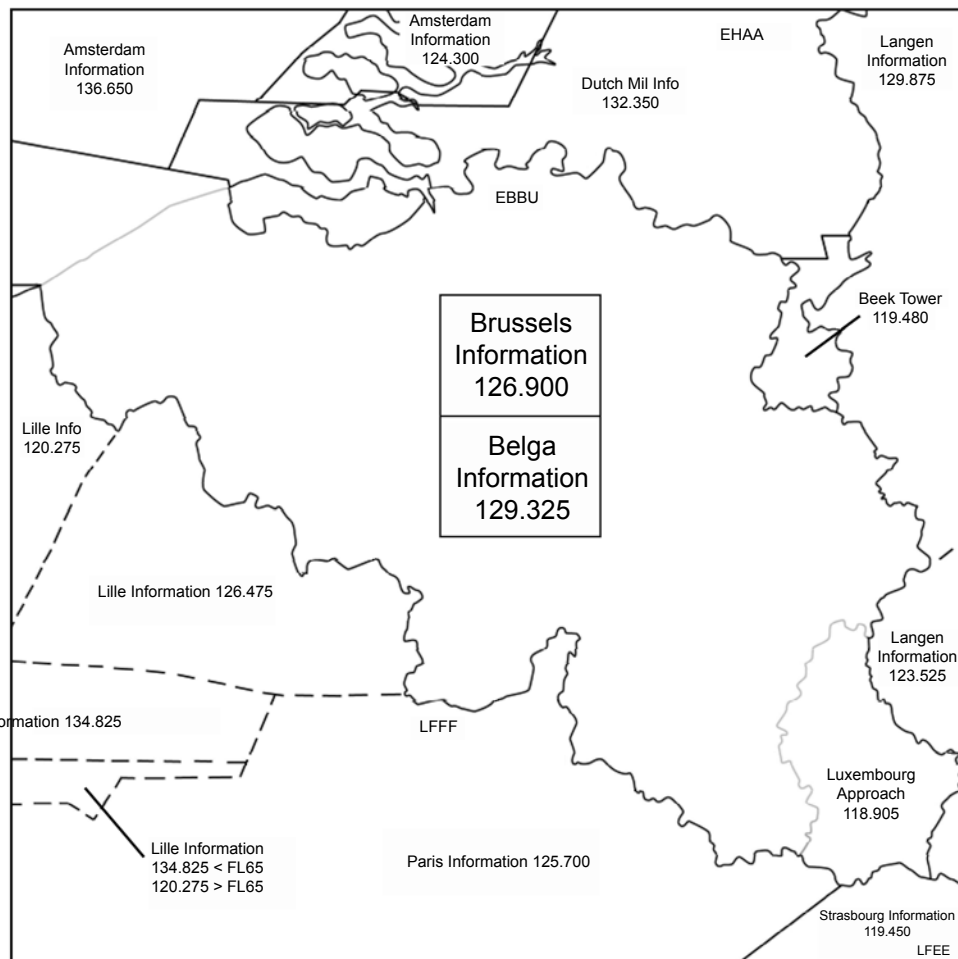

VOLMET

Amsterdam	126.200
Brussels	127.805
Frankfurt	127.600
Frankfurt	135.775
London (Main)	135.375
London (North)	126.600
London (South)	128.600
Paris	126.000
Paris	125.150

Emergency

Emergency Frequency 121.500

Transponder Codes

VFR	7000
Unlawful Interference	7500
Communication Failure	7600
Emergency	7700

To close your flight plan call +32 (0)2 2062540

EBAM	Amougies Radio	119.755	EBKT	Kortrijk Info	134.055
EBAR	Arlon Radio	123.430	EBKW	Knokke Radio	124.705
EBAV	Hannut Radio	129.980	EBLE	Beverlo Radio	125.530
EBAW	Antwerpen Tower	135.205	EBLG	Liege Approach	119.280
	Antwerpen Tower	119.700		Liege Tower	118.130
	Antwerpen Ground	121.905		Liege Tower	130.625
	ATIS	124.205		Liege Ground	121.930
				ATIS	126.255
EBBE	Beauvechain Approach	122.830		ATIS (LGE)	115.450
	Beauvechain Tower	130.730	EBMO	Moorsele Radio	120.505
EBBL	Kleine Brogel Approach	134.480	EBNM	Namur Radio	118.005
	Kleine Brogel Tower	134.105	EBOS	Oostende Approach	120.600
EBBN	Bullingen Radio	118.980		Oostende Approach	127.330
EBBR	Brussels Arrival	118.255		Oostende Tower	118.180
	Brussels Departure	126.630		Oostende Ground	121.980
	Brussels Tower	118.605		ATIS	126.130
	Brussels Tower	120.780	EBPW	Pecq Radio	121.130
	Brussels Ground	121.880	EBSG	Saint Ghislain Radio	119.555
	Brussels Ground	118.055	EBSH	Saint Hubert Radio	122.180
	Brussels Delivery	121.955	EBSL	Zutendaal Radio	134.930
	ATIS Arrival (BUN)	110.600	EBSP	Spa Radio	124.640
	ATIS Arrival (FLO)	112.050	EBST	Brustem Radio	119.980
	ATIS (BUB)	114.600	EBSW	Sint-Pieters-Leeuw Radio	129.880
	ATIS (HUL)	117.550	EBTN	Goetsenhoven Radio	125.380
	ATIS (AFI)	114.900	EBTX	Theux Radio	119.005
	ATIS	132.480	EBTY	Tournai Radio	118.430
	ATIS Departure	121.755	EBUL	Ursel Radio	135.130
EBBT	Brasschaat Radio	122.905	EBWE	Weelde Radio	119.605
EBBY	Baisy-Thy Radio	132.005	EBZH	Hasselt Radio	118.330
EBCF	Cerfontaine Radio	123.205	EBZR	Zoersel Radio	123.805
EBCI	Charleroi Approach	133.130	EBZU	Zuienkerke Radio	123.430
	Charleroi Approach	128.725	EBZW	Genk Radio	120.405
	Charleroi Tower	121.305	ELLX	Luxembourg Approach	118.905
	Charleroi Ground	121.805		Luxembourg Tower	118.105
	ATIS (GSY)	115.700		ATIS	134.755
	ATIS	134.630	ELNT	Noertrange Information	126.955
EBCV	Chievres Tower	136.505	ELUS	Useldange Information	129.435
EBDT	Schaffen Radio	118.930	EBKH	Balen Radio	120.310
EBEH	Plat Taille Radio	130.130			
EBFN	Koksijde Tower	122.100			
EBFS	Florennes Tower	125.880			
EBGB	Grimbergen Radio	119.505			
EBGG	Overboelare Radio	124.155			
EBHN	Hoevenen	135.005			

www.vliegenin nederland.nl

2021

www.pilotshop.nl